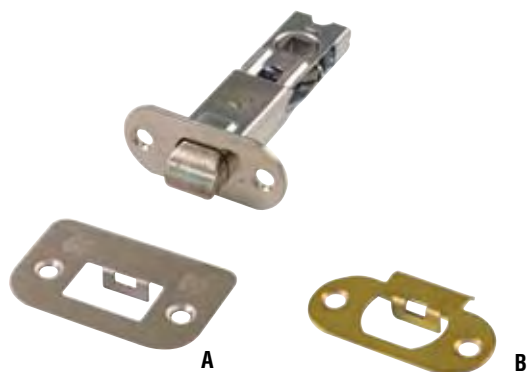

## picaporte mod. 9 door latch mod. 9

A = CANTO REDONDEADO A = ROUND EDGE  
B = CANTO SEMICIRCULAR B = SEMICIRCULAR EDGE

acabado finish	mod. mod.	cod.		
latonado barniz brass plated varnished	⊙ A	351	-	150
	A	17418	20	120
	⊙ B	4201	-	150
niquelado nickel plated	A	17414	20	120
	⊙ B	5461	-	150
acero inoxidable 18/8 stainless steel AISI 304	⊙ A	10798	-	150
	A	17416	20	120
	⊙ B	17193	-	150
cuero antique brass plated	⊙ A	10796	-	150
	A	17417	20	120
	⊙ B	17194	-	150
negro black	⊙ A	10797	-	150
	A	17415	20	120
	⊙ B	17192	-	150
entrada mm. back-set mm.				60

8 mm

frente y soporte con film protector  
front and support with adhesive film  
con suplemento de hierro reducción a 6 mm.  
with iron supplement to reduce to 6 mm.

granel  
bulk

## suplemento picaporte mod. 6 supplement door latch mod. 6

acabado finish	cod.			
acero zincado Zinc plated steel	⊙	575	100	4000
				reductor 8 a 6 reducer form 8 to 6

8 mm.

Ø broca / Ø drill: 24 mm

picaporte tubular de doble muelle  
tubular door-latch double spring

*Always close to you.*