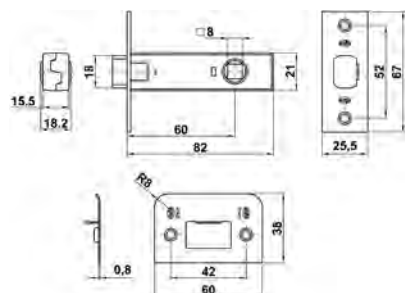

picaporte mod. 12 door latch mod. 12

acabado finish	entrada mm. back-set mm.	cod.			cod.			
latonado barniz brass plated varnished	45	1253	20	200	1146	1	10	50
	60	1254	20	120	1147	1	10	50
	70	1408	20	100	2150	1	10	50
acero inoxidable 18/8 stainless steel AISI 304	45	10802	20	200				
	60	10806	20	120				
	70	10810	20	100				
cuero antique brass plated	45	10800	20	200				
	60	10804	20	120				
	70	10808	20	100				
negro black	45	10801	20	200				
	60	10805	20	120				
	70	10809	20	100				
niquelado nickel plated	45	10799	20	200				
	60	10803	20	120				
	70	10807	20	100				

8 mm.

Ø broca / Ø drill: 24 mm

picaporte tubular de doble muelle
tubular door-latch double spring