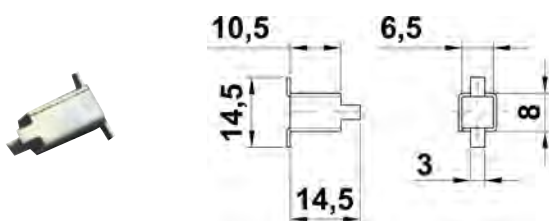

suplemento picaporte mod. 6 supplement door latch mod. 6

acabado finish	cod.			
acero zincado Zinc plated steel	⊙	575	100	4000
				reductor 8 a 6 reducer form 8 to 6