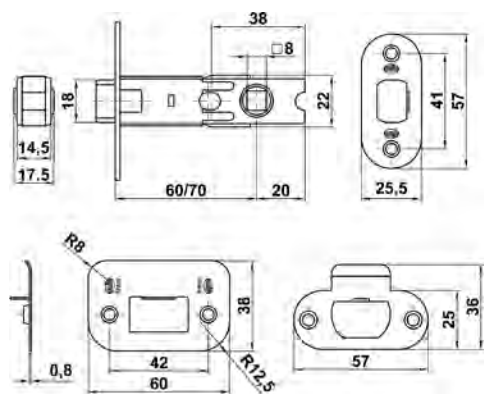

## picaporte mod. 9 door latch mod. 9

A = CANTO REDONDEADO A = ROUND EDGE  
B = CANTO SEMICIRCULAR B = SEMICIRCULAR EDGE

acabado finish	mod. mod.	cod.		
latonado barniz brass plated varnished	⊙ A	351	-	150
	A	17418	20	120
	⊙ B	4201	-	150
niquelado nickel plated	A	17414	20	120
	⊙ B	5461	-	150
acero inoxidable 18/8 stainless steel AISI 304	⊙ A	10798	-	150
	A	17416	20	120
	⊙ B	17193	-	150
cuero antique brass plated	⊙ A	10796	-	150
	A	17417	20	120
	⊙ B	17194	-	150
negro black	⊙ A	10797	-	150
	A	17415	20	120
	⊙ B	17192	-	150
entrada mm. back-set mm.				60

8 mm

frente y soporte con film protector  
front and support with adhesive film  
con suplemento de hierro reducción a 6 mm.  
with iron supplement to reduce to 6 mm.

granel  
bulk

8 mm.

Ø broca / Ø drill: 24 mm

picaporte tubular de doble muelle  
tubular door-latch double spring

*Always close to you.*

### Characteristics

☑ 8 mm  
 Front and support with adhesive film  
 With iron supplement to reduce to 6 mm  
 #Diana#bulk

DOOR LATCH MOD.9 ROUND EDGE	Finish	Sizes	Cod.		
	Stainless steel aisi 304	60 mm	17416	20	120
	Antique brass plated	60 mm	17417	20	120
	Brass plated varnished	60 mm	17418	20	120
	Black	60 mm	17415	20	120
	Nickel plated	60 mm	17414	20	120